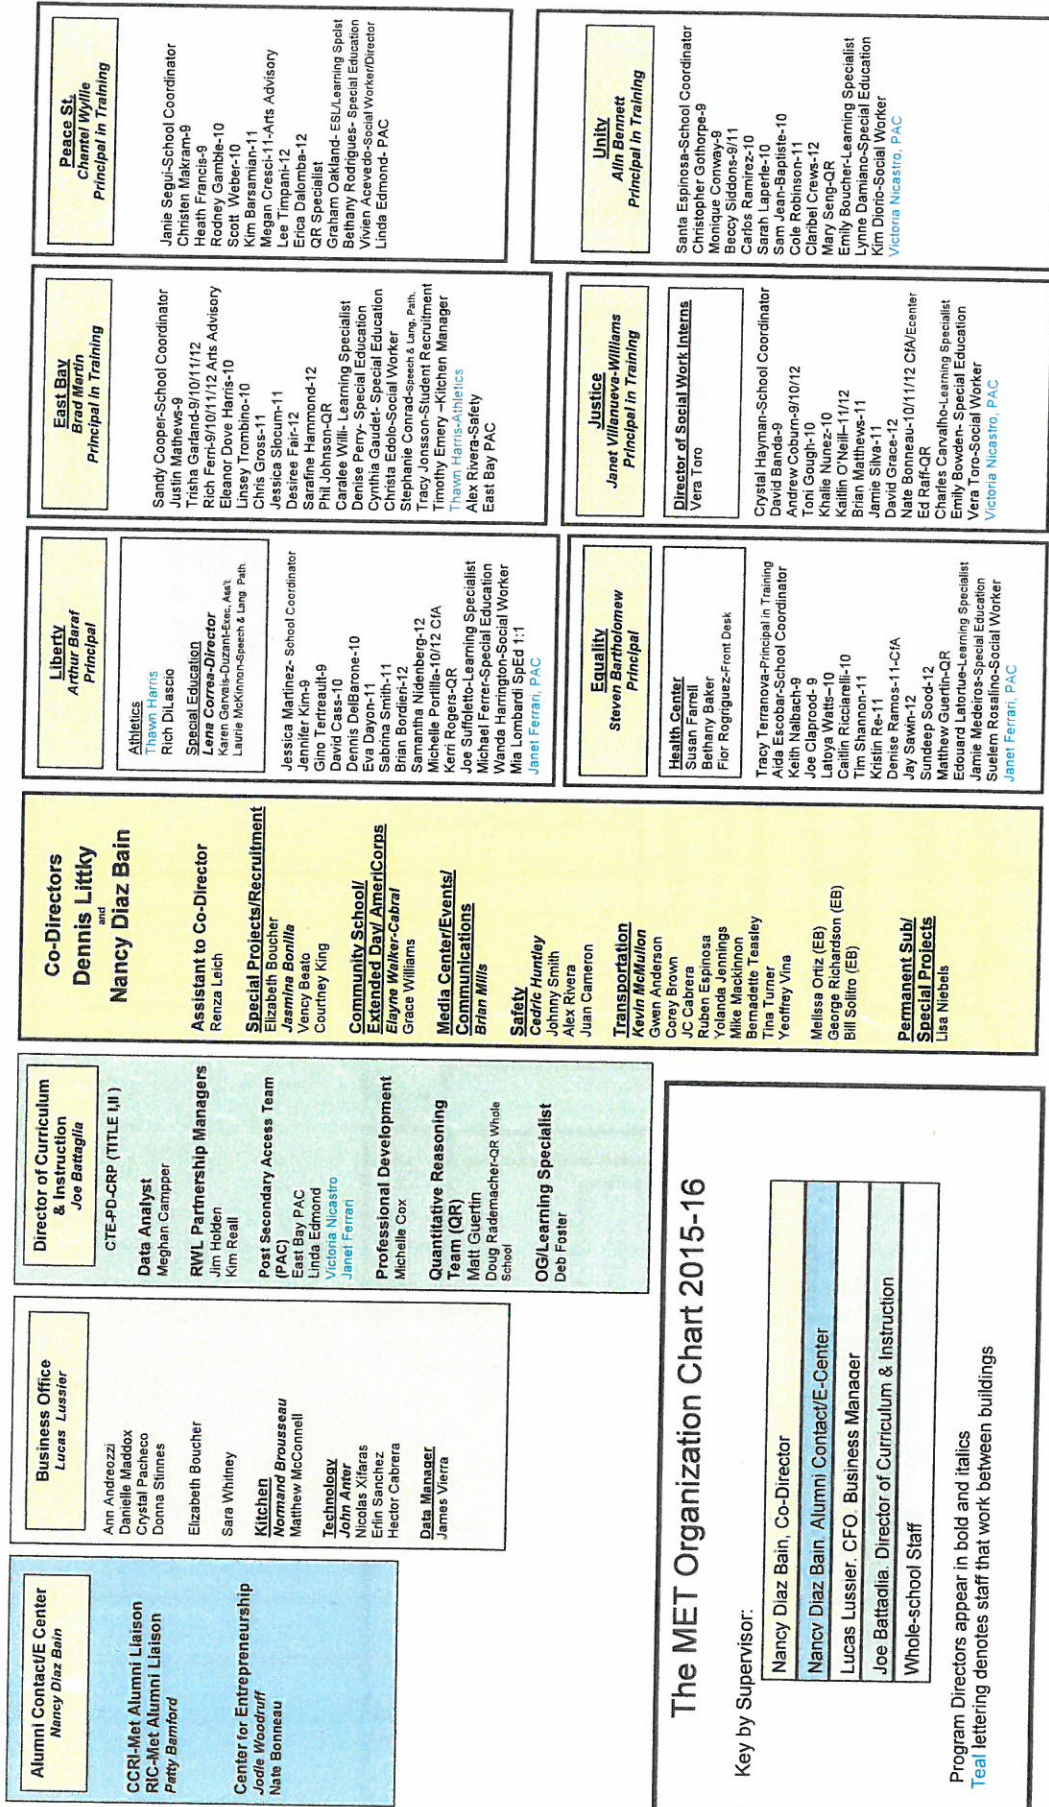

Fiscal Operations

State Aid

School Housing Aid

Teacher's
Retirement

Davies Organization Chart
2016-2017

Rhode Island School for the Deaf

The MET Organization Chart 2015-16

Key by Supervisor: