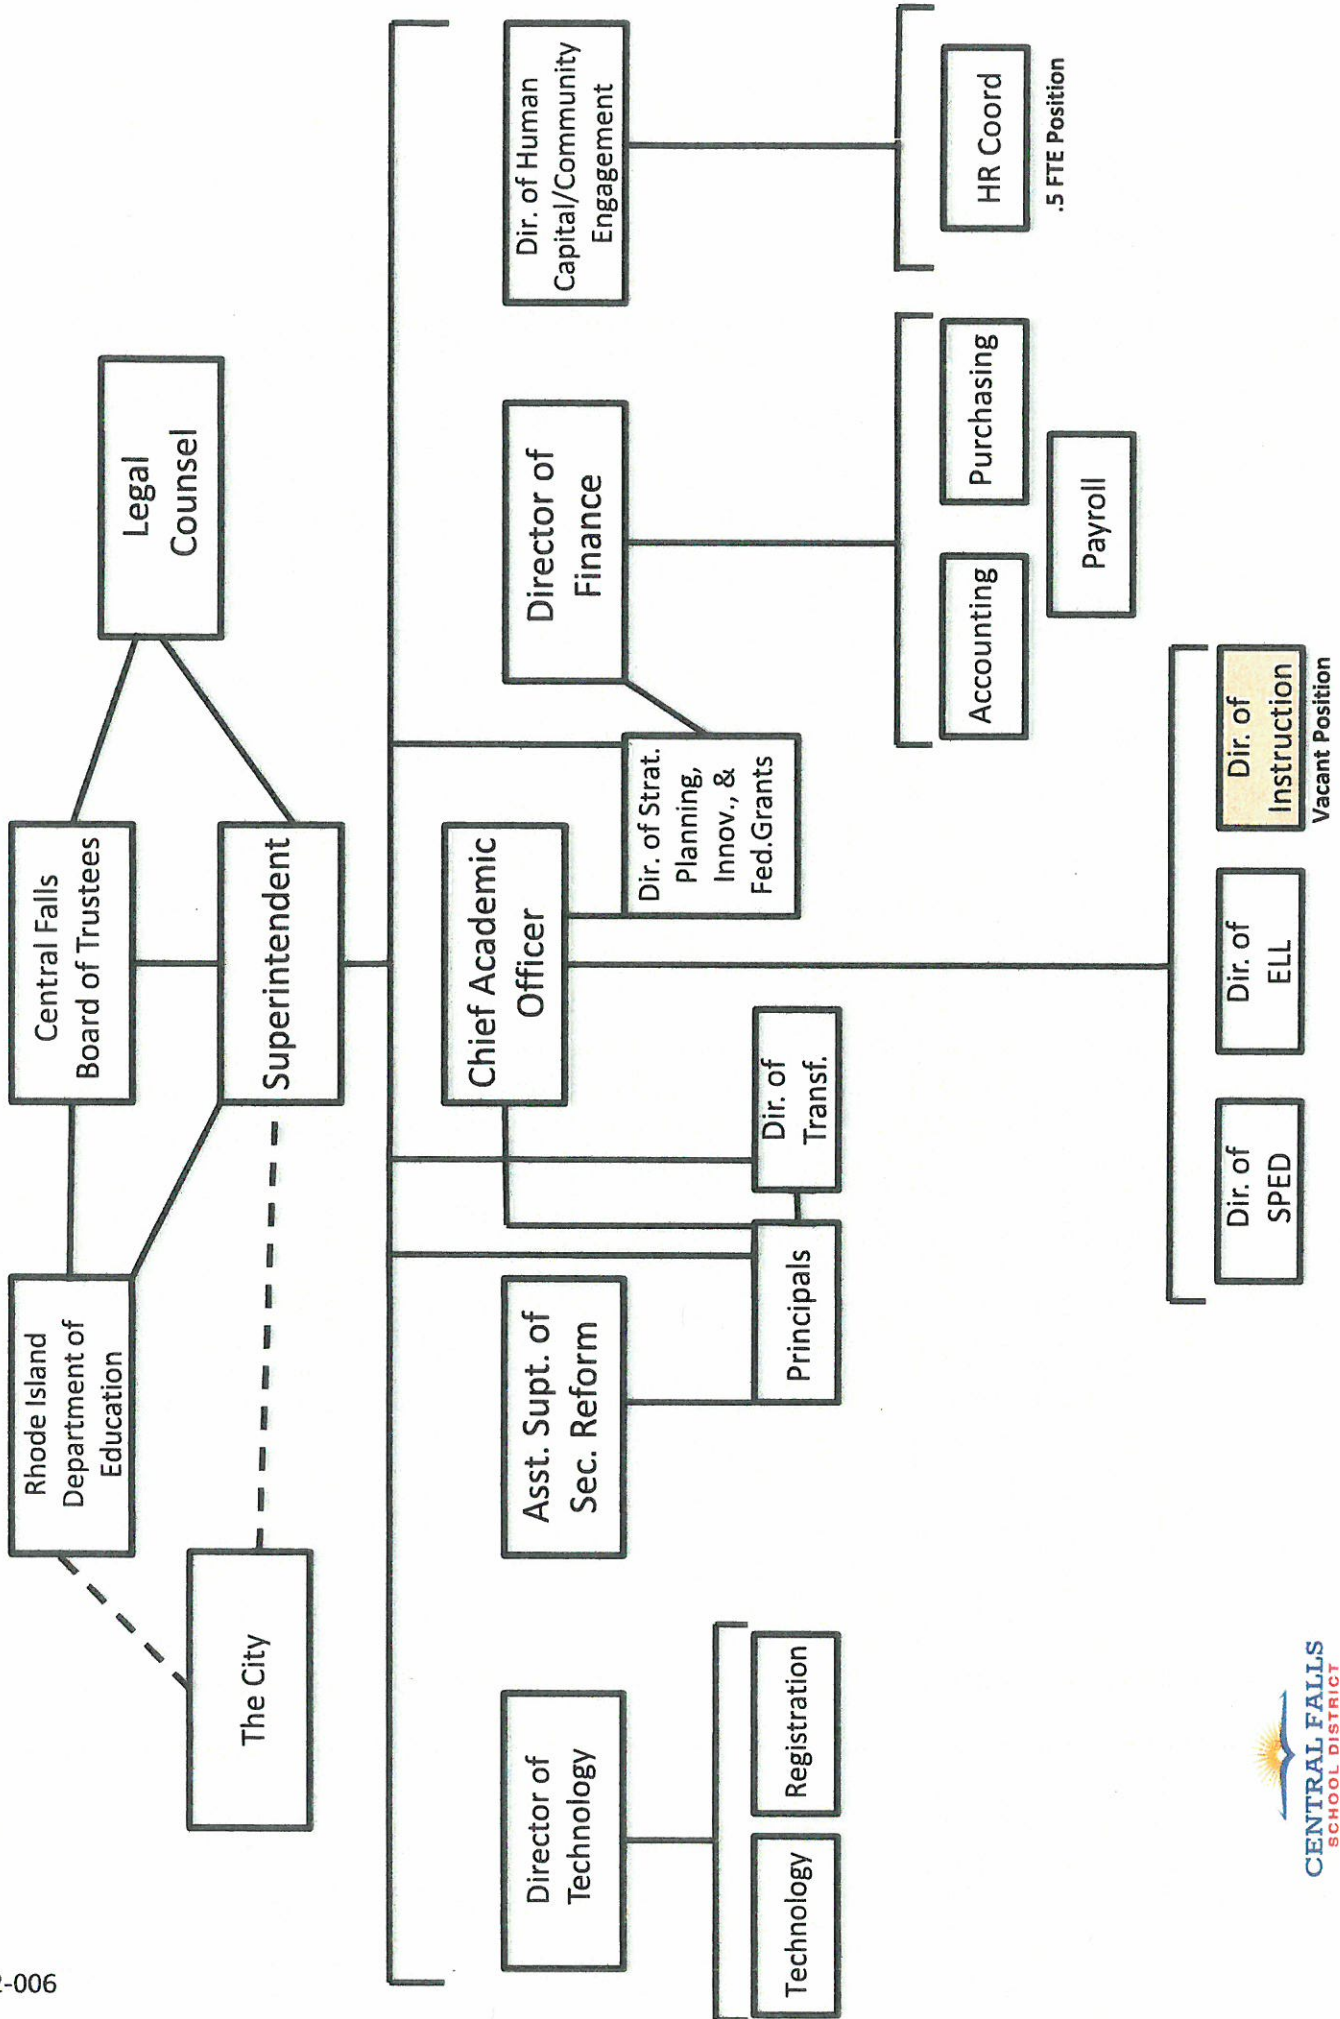

Fiscal Operations

State Aid

School Housing Aid

Teacher's
Retirement

Davies Organization Chart
2016-2017

Rhode Island School for the Deaf

The MET Organization Chart 2015-16

Key by Supervisor:

District Organization Chart

Updated September 2016