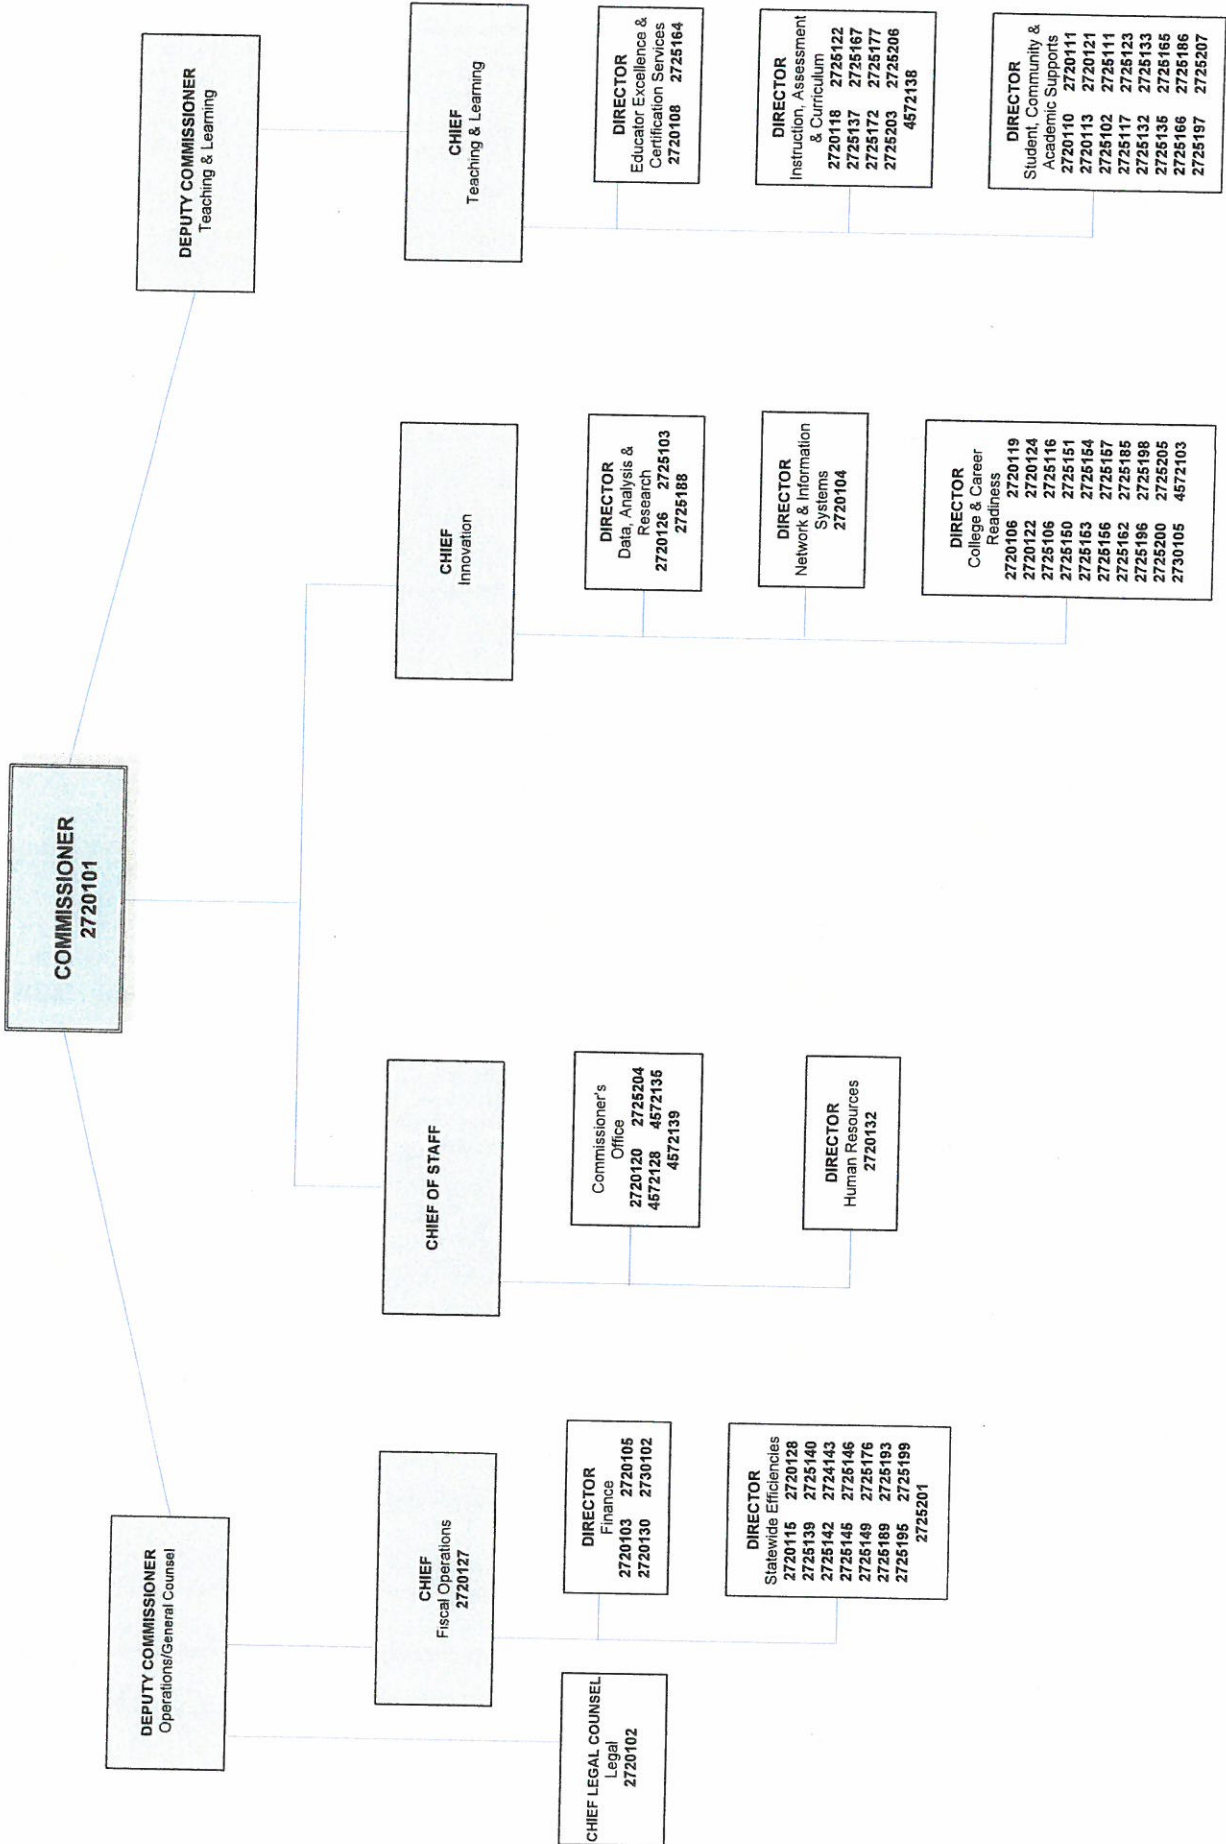

**RHODE ISLAND DEPARTMENT OF EDUCATION
ORGANIZATIONAL CHART**

RHODE ISLAND DEPARTMENT OF ELEMENTARY AND SECONDARY EDUCATION
STATE AID

Board of Education

Council on Elementary & Secondary
Education

Commissioner

Fiscal Operations

State Aid

School Housing Aid

Teacher's
Retirement

Davies Organization Chart
2016-2017

Rhode Island School for the Deaf

The MET Organization Chart 2015-16

Key by Supervisor:

District Organization Chart

Updated September 2016