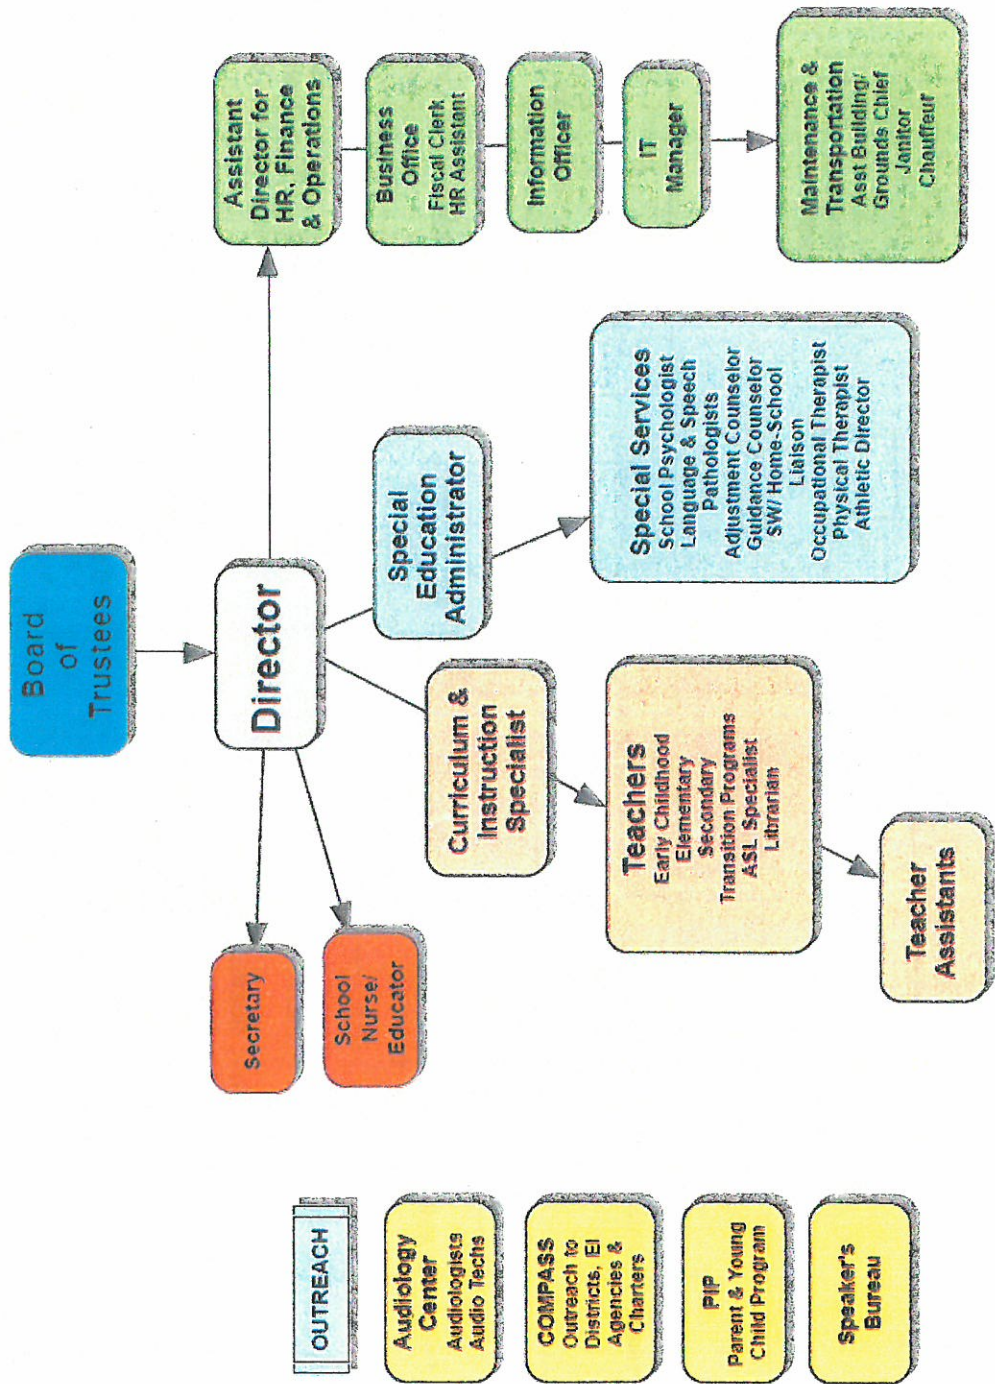

Fiscal Operations

State Aid

School Housing Aid

Teacher's
Retirement

Davies Organization Chart
2016-2017

Rhode Island School for the Deaf

The MET Organization Chart 2015-16

Key by Supervisor:

- Nancy Diaz Bain, Co-Director
- Nancy Diaz Bain, Alumni Contact/E-Center
- Lucas Lussier, CFO Business Manager
- Joe Battaglia, Director of Curriculum & Instruction
- Whole-school Staff

Program Directors appear in bold and italics
Teal lettering denotes staff that work between buildings